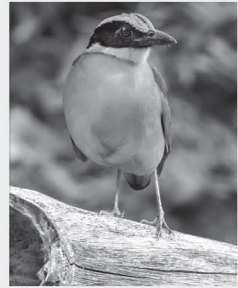

### Cover Story:

The Blue Winged Pitta has a blackish head with broad buffy brown sides of crown and buffy supercilium. It is a monotypic species found at the edge of moist lowland evergreen forests, orchards and gardens. Its diet includes ants, worms, crickets, grasshoppers and a variety of insects.